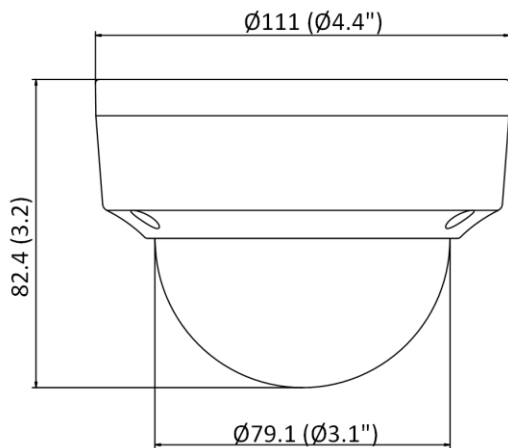

▪ **Dimension**

Unit: mm (inch)

▪ **Accessory**

▪ **Optional**

DS-1272ZJ-110B Wall mount	DS-1258ZJ Wall mount	DS-1272ZJ-110 Wall mount	DS-1271ZJ-110 Pendant Mount	DS-1275ZJ-SUS Vertical pole mount