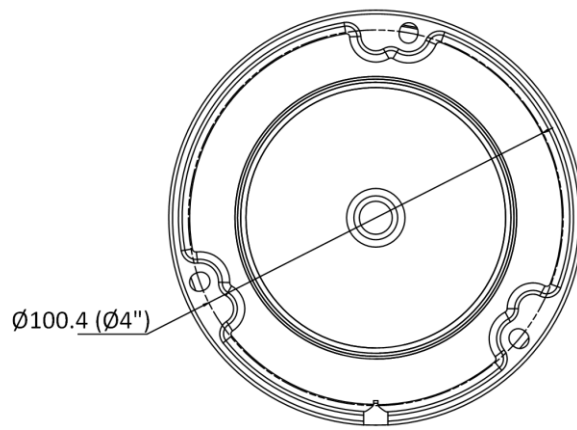

▪ **Dimension**

Unit: mm (inch)

▪ **Accessory**

▪ **Optional**

DS-1272ZJ-110B Wall mount	DS-1258ZJ Wall mount	DS-1272ZJ-110 Wall mount	DS-1271ZJ-110 Pendant Mount	DS-1275ZJ-SUS Vertical pole mount